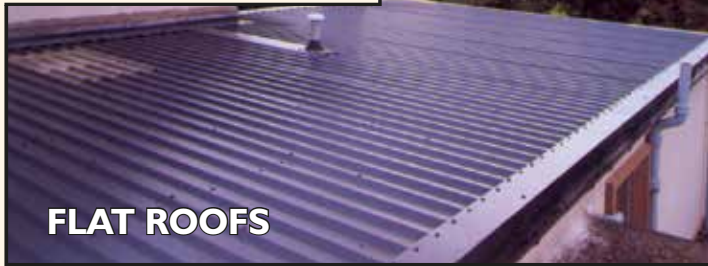

Permaroof

top quality metal sheeting

FREE
PROFESSIONAL
ADVICE
CONTACT US FOR A
FREE QUOTATION

Wide choice of **COLOURS**

designed for...