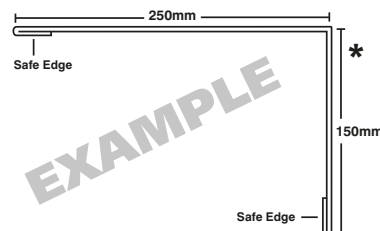

ORDERING INSTRUCTIONS

Please indicate your requirements as per illustration shown right. Use asterisk (*) to denote colour side.

NB. All Flashings are produced in 3 metres lengths only.

NOTE - Flashings wider than standard can be made, please contact Planwell for further details and price.

PERMAROOF FLASHINGS

SPECIALLY MANUFACTURED TO SUIT YOUR INDIVIDUAL NEEDS