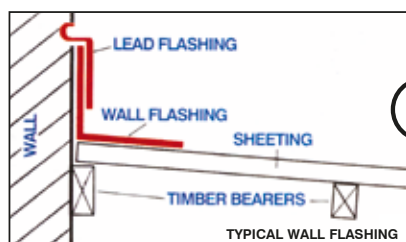

PERMACLEAR pricelist

MAXIMUM - "METRE WIDE COVER" SHEETING

this includes the 30mm overlap

SHEET LENGTH	PRICE PER SHEET
2 Metre	£56.00 + VAT
3 Metre	£84.00 + VAT
4 Metre	£112.00 + VAT
6 Metre	£168.00 + VAT
7 Metre	£196.00 + VAT
8 Metre	£224.00 + VAT

■ ALL PRICES ARE EXCLUSIVE OF DELIVERY All prices whilst stocks last

FLASHINGS - in POLYESTER, NOVA and PLASTISOL

Planwell manufacture all Permaroof metal flashings (edging) to suit individual requirements. Here are examples of the three most popular flashings required.

Permaroof Flashings

- All flashings are manufactured in the Planwell factory to suit your individual requirements
- All flashings are 3m in length
- Flashings are made in materials and colours to match your roofing sheets
- The standard width of a flashing before folding is 400mm (16"), so for example the flashing size can be 200 x 200 or 250 x 150 etc.
- Wider flashings can be provided if required
- Flashings are available in 0.5mm NOVA, 0.5mm Polyester and 0.7mm Plastisol material
- All flashings are folded with "safe edges" as standard
- All materials are packed in Planwell's protective wrapping paper