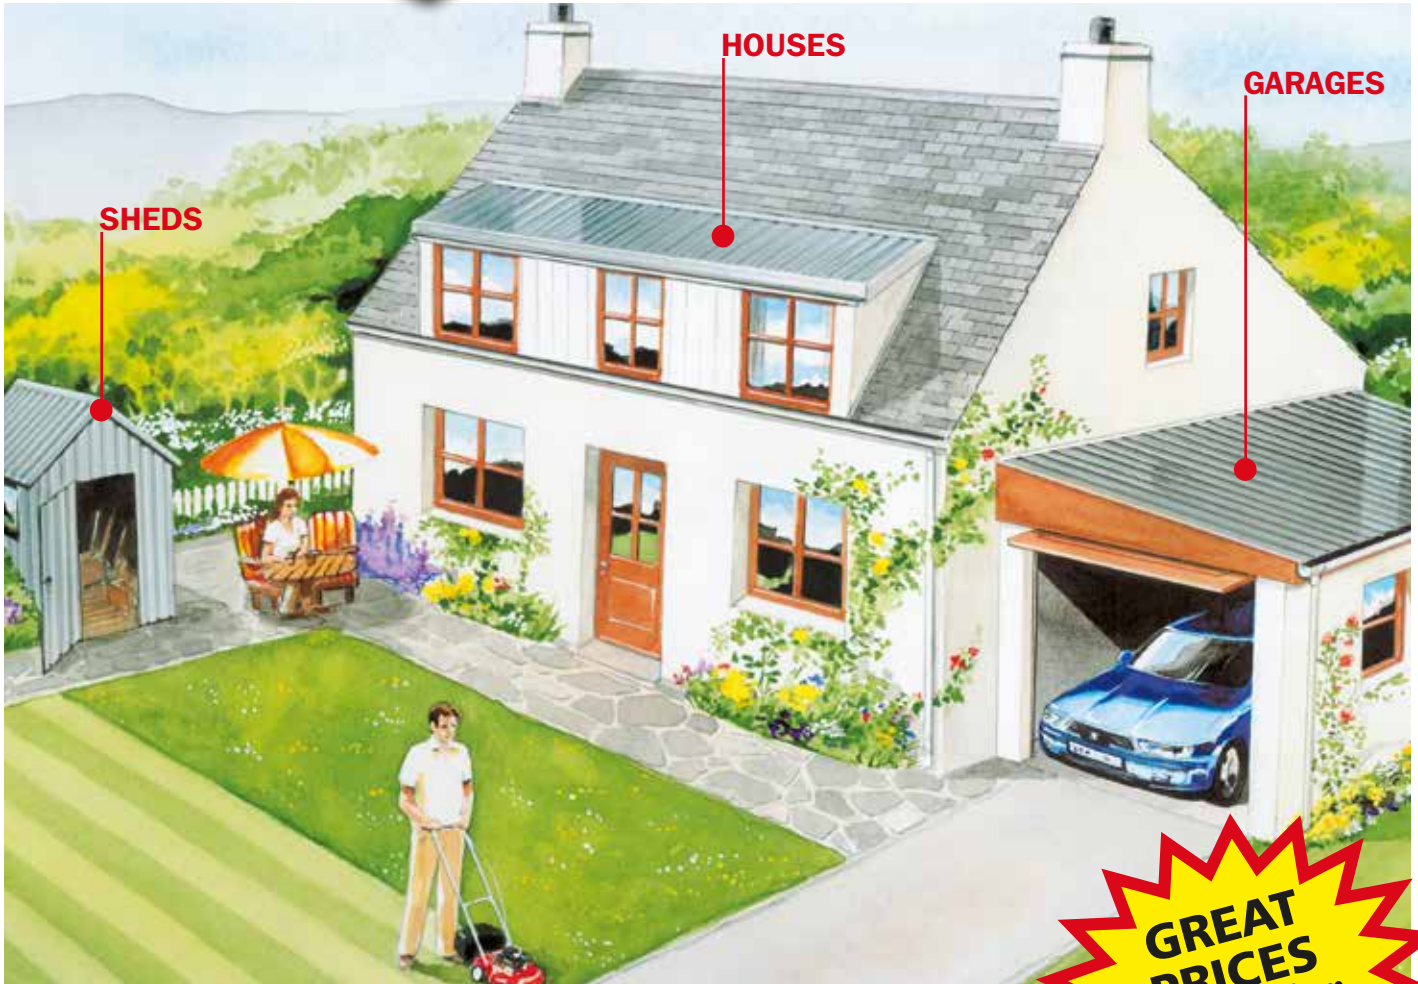

Planwell roofing Supplies

Permaroof Box Profile

Metal Sheeting

**GREAT
PRICES**

- Buy direct from
the manufacturer

new roof from Planwell

There has never been a better time to think about a new or re-roofing project.

Planwell's **Permaroof** metal sheeting has proved its worth on thousands of projects throughout Scotland.

Maintenance free and with a long sheet life expectancy, **Permaroof** is ideal for nearly all roofing situations.

It lasts longer than old fashioned materials and is technologically superior to other roof sheet systems.

All roofing is manufactured to your individual requirements at the Planwell Factory and the finished roof will enhance the appearance of your property. **SO DON'T DELAY - ORDER TODAY**

PERMAROOF REALLY IS THE LONG TERM SOLUTION