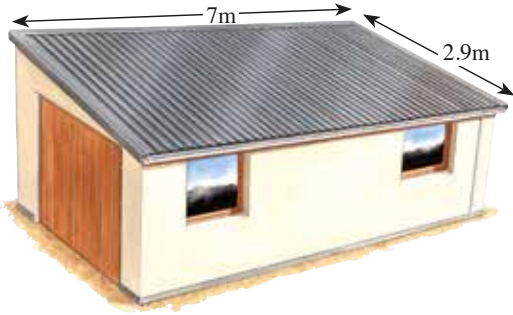

See our new customer information videos at planwell.co.uk

GREAT PRICES
- Buy direct from the manufacturer

0800 02 88 272

0.7 THICK NOVA "MICA"

PLANWELL'S

MAXIMUM - "METRE WIDE COVER" PROFILE

SPECIAL OFFERS
ROOF SHEETS FROM ONLY