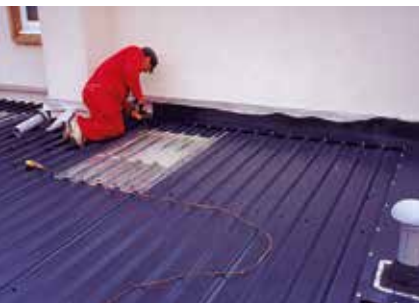

PERMAROOF - Simply installed

- Long sheet life expectancy

ROOF SIZE
(20m²) 7m x 2.9m *only*

£710 + VAT
£852.00 incl. VAT

ROOF SIZE
(30m²) 10m x 3m *only*

£985 + VAT
£1182.00 incl. VAT

Above prices include: 0.7 Plastisol roof sheets, flashings, fillers and accessories.
Prices exclude delivery.