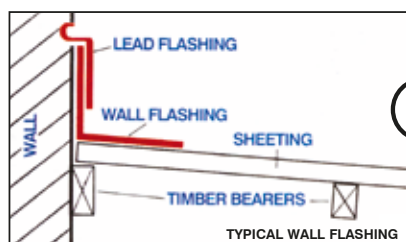

FLASHINGS - in POLYESTER, NOVA and PLASTISOL

Planwell manufacture all Permaroof metal flashings (edging) to suit individual requirements. Here are examples of the three most popular flashings required.

Permaroof Flashings

- All flashings are manufactured in the Planwell factory to suit your individual requirements
- All flashings are 3m in length
- Flashings are made in materials and colours to match your roofing sheets
- The standard width of a flashing before folding is 400mm (16"), so for example the flashing size can be 200 x 200 or 250 x 150 etc.
- Wider flashings can be provided if required
- Flashings are available in 0.5mm NOVA, 0.5mm Polyester and 0.7mm Plastisol material
- All flashings are folded with "safe edges" as standard
- All materials are packed in Planwell's protective wrapping paper