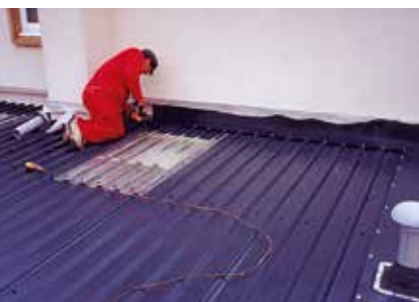

PERMAROOF - Simply installed

- Long sheet life expectancy

ROOF SIZE  
(20m<sup>2</sup>) **7m x 2.9m only**

**£690** + VAT  
£828.00 incl. VAT

ROOF SIZE  
(30m<sup>2</sup>) **10m x 3m only**

**£965** + VAT  
£1158.00 incl. VAT