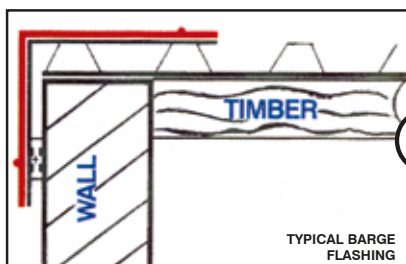

FLASHINGS - in POLYESTER, NOVA and PLASTISOL

Planwell manufacture all Permaroof metal flashings (edging) to suit individual requirements. Here are examples of the three most popular flashings required.

Permaroof Flashings

- All flashings are manufactured in the Planwell factory to suit your individual requirements
- All flashings are 3m in length
- Flashings are made in materials and colours to match your roofing sheets
- The standard width of a flashing before folding is 400mm (16"), so for example the flashing size can be 200 x 200 or 250 x 150 etc.
- Wider flashings can be provided if required
- Flashings are available in 0.5mm NOVA, 0.5mm Polyester and 0.7mm Plastisol material
- All flashings are folded with "safe edges" as standard
- All materials are packed in Planwell's protective wrapping paper