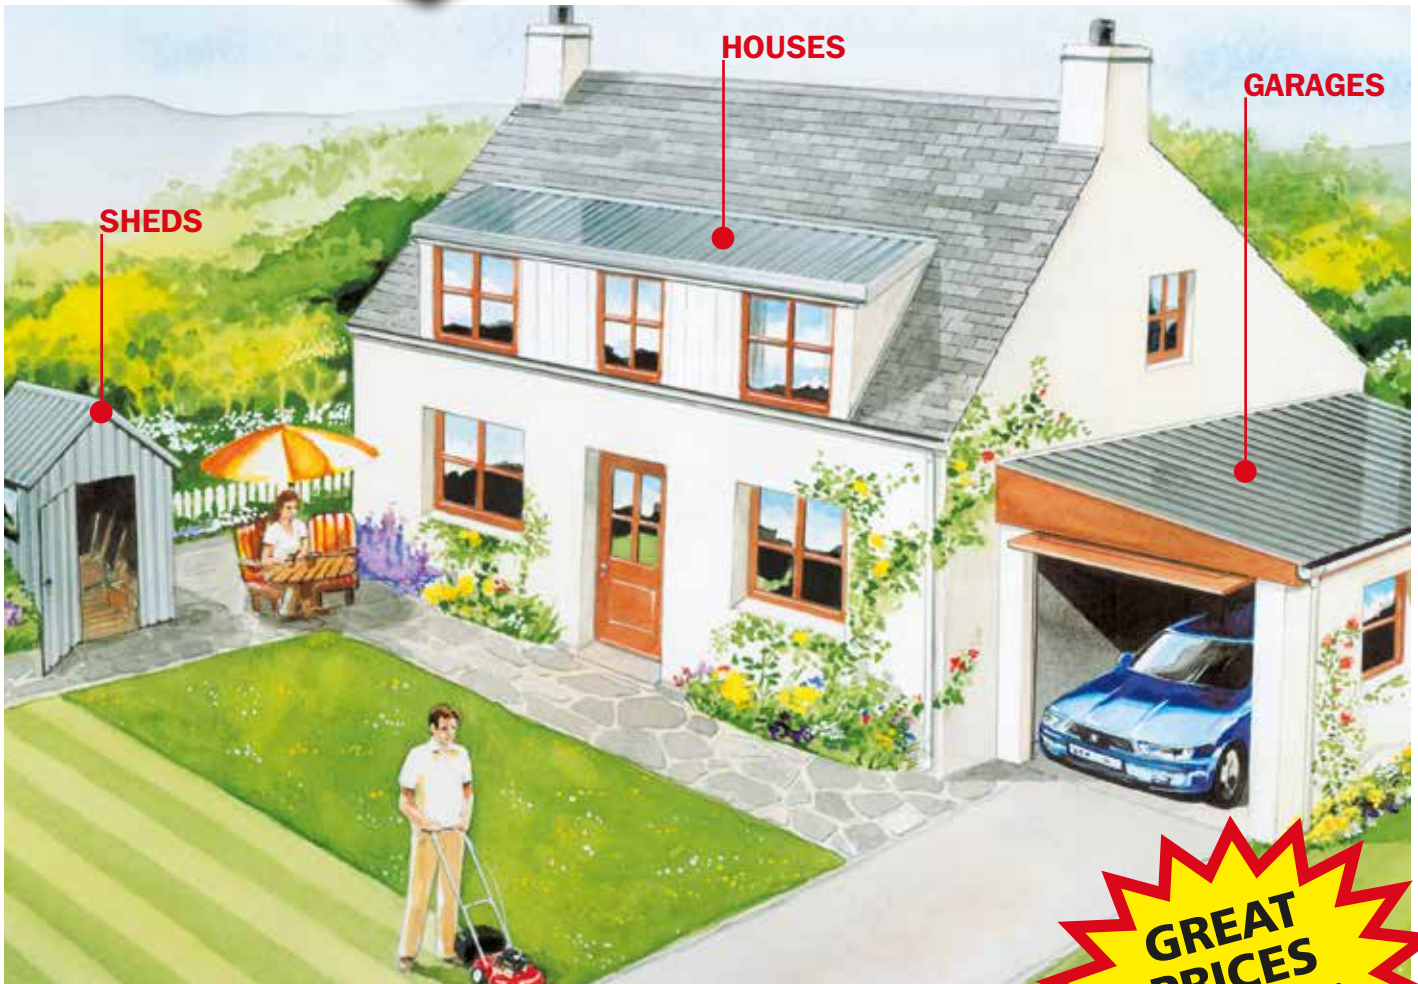

Planwell roofing Supplies

Permaroof Box Profile

Metal Sheeting

**GREAT
PRICES**

- Buy direct from
the manufacturer

new roof from Planwell

There has never been a better time to think about a new or re-roofing project.

Planwell's **Permaroof** metal sheeting has proved its worth on thousands of projects throughout Scotland.

Maintenance free and with a long sheet life expectancy, **Permaroof** is ideal for nearly all roofing situations.

It lasts longer than old fashioned materials and is technologically superior to other roof sheet systems.

All roofing is manufactured to your individual requirements at the Planwell Factory and the finished roof will enhance the appearance of your property. **SO DON'T DELAY - ORDER TODAY**

PERMAROOF REALLY IS THE LONG TERM SOLUTION