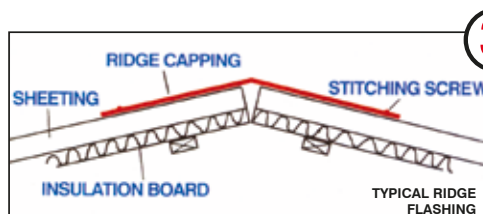

FLASHINGS - in POLYESTER, NOVA and PLASTISOL

Planwell manufacture all Permaroof metal flashings (edging) to suit individual requirements. Here are examples of the three most popular flashings required.

Permaroof Flashings

- All flashings are manufactured in the Planwell factory to suit your individual requirements
- All flashings are 3m in length
- Flashings are made in materials and colours to match your roofing sheets
- The standard width of a flashing before folding is 400mm (16"), so for example the flashing size can be 200 x 200 or 250 x 150 etc.
- Wider flashings can be provided if required
- Flashings are available in 0.5mm NOVA, 0.5mm Polyester and 0.7mm Plastisol material
- All flashings are folded with "safe edges" as standard
- All materials are packed in Planwell's protective wrapping paper